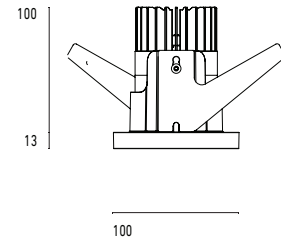

101 10 000102.022

Model

Name	Mono 100 Type 1 Recessed Downlighter
Finish	Structured Black
Area	Indoor

System

Power (Luminaire)	12W
Power (System)	14W
Voltage	240V-AC
Optics	Rotationally Symmetrical Direct 60°
Colour Temperature	2700°K
Luminous Flux	981lm
TM30	Rf95 Rg103
CRI	Ra97
Lumen Maintenance	L90 B10 50000hrs
Chromacity	<3 McAdam Step Ellipse
Articulation	Fixed
Cut-Out	
Ingress Protection	IP44
Control Device	Remote Phase DIM (Included)
Class	III